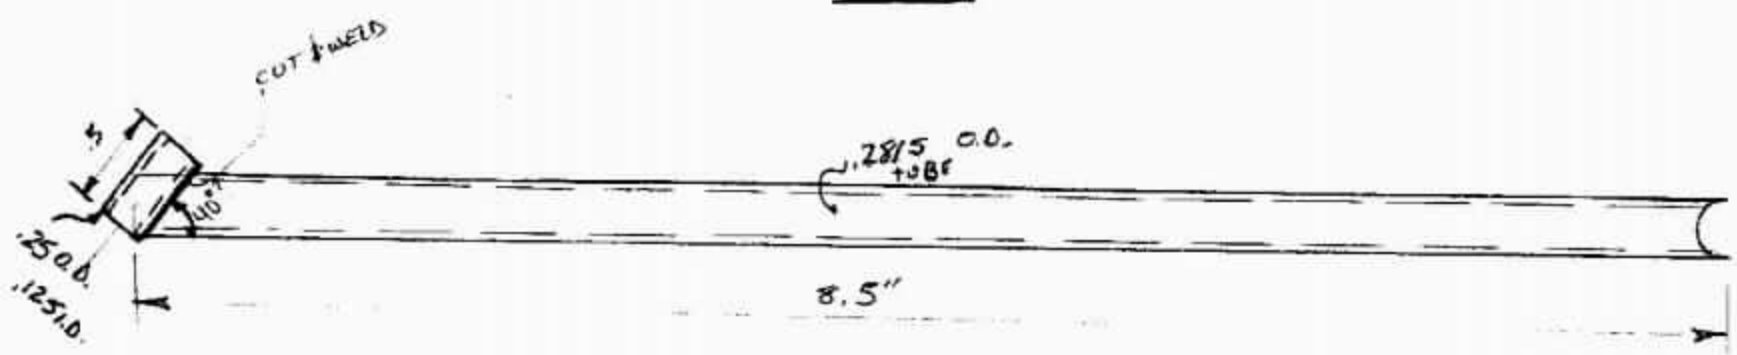

AXEL
 .3125 - 5/16 MUSIC WIRE
 2 REQ

FRONT STRUT
 2 REQ

REAR STRUT
 2 REQ

Scale 1:1

2 REQ

Scale 1:1

RIGHT SIDE
SIDE VIEW

Scale 1:1

2 REQ
R

1 REQ

Scale 1:1