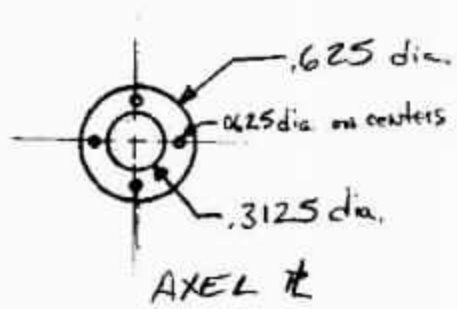

AXEL
 .3125 - 5/16 MUSIC WIRE
 2 REQ

FRONT STRUT
 2 REQ

REAR STRUT
 2 REQ

Scale 1:1

2 REQ

Scale 1:1

RIGHT SIDE
SIDE VIEW

Scale 1:1

2 REQ
R

1 REQ

Scale 1:1