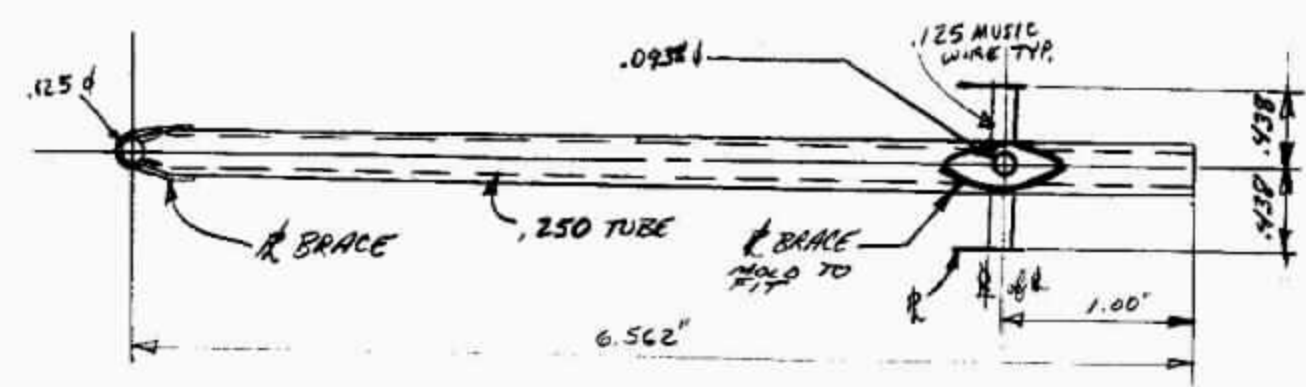

AXEL
 .3125 - 5/16 MUSIC WIRE
 2 REQ

FRONT STRUT
 2 REQ

SIMPLE
 DWG

REAR STRUT
 2 REQ

Scale 1:1

Scale 1:1

RIGHT SIDE
SIDE VIEW

Scale 1:1

2 REQ
R

1 REQ

Scale 1:1