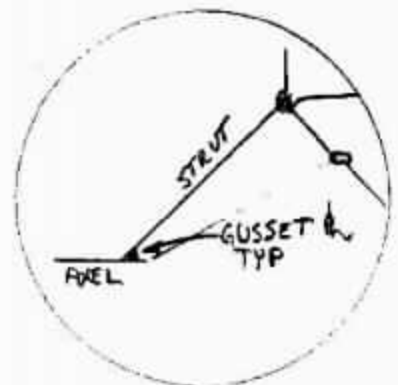

AXEL
 .3125 - 5/16 MUSIC WIRE
 2 REQ

FRONT STRUT
 2 REQ

SIMPLE
 DWG

REAR STRUT
 2 REQ

Scale 1:1

Scale 1:1

RIGHT SIDE
SIDE VIEW

Scale 1:1

2 REQ
R

1 REQ

Scale 1:1