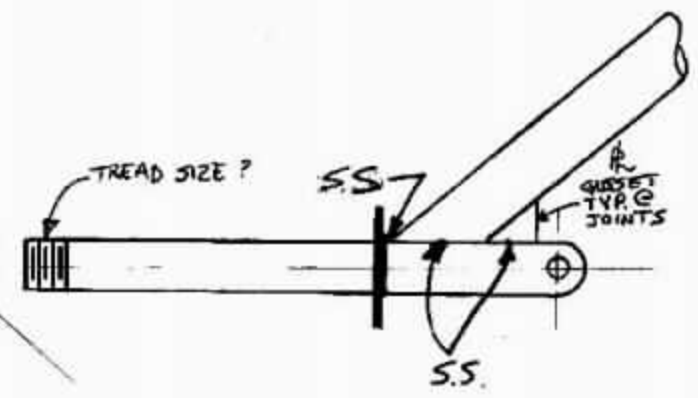

AXEL
 .3125 - 5/16 MUSIC WIRE
 2 REQ

FRONT STRUT
 2 REQ

SIMPLE
 DWG

REAR STRUT
 2 REQ

Scale 1:1

Scale 1:1

RIGHT SIDE
SIDE VIEW

Scale 1:1

2 REQ
R

1 REQ

Scale 1:1