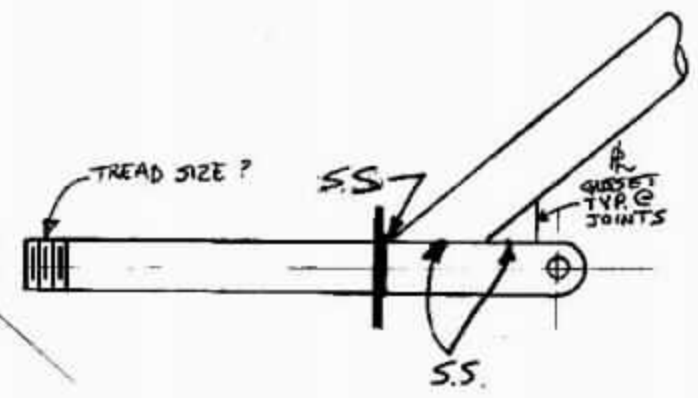

AXEL
 .3125 - 5/16 MUSIC WIRE
 2 REQ

FRONT STRUT
 2 REQ

REAR STRUT
 2 REQ

Scale 1:1

2 REQ

Scale 1:1

RIGHT SIDE
SIDE VIEW

Scale 1:1

2 REQ
R

1 REQ

Scale 1:1