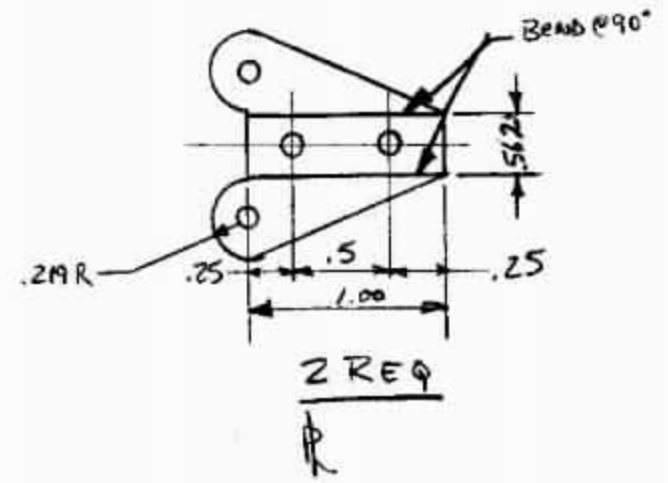

AXEL
 .3125 - 5/16 MUSIC WIRE
 2 REQ

FRONT STRUT
 2 REQ

SIMPLE
 DWG

REAR STRUT
 2 REQ

Scale 1:1

Scale 1:1

RIGHT SIDE
SIDE VIEW

Scale 1:1

2 REQ
R

1 REQ

Scale 1:1