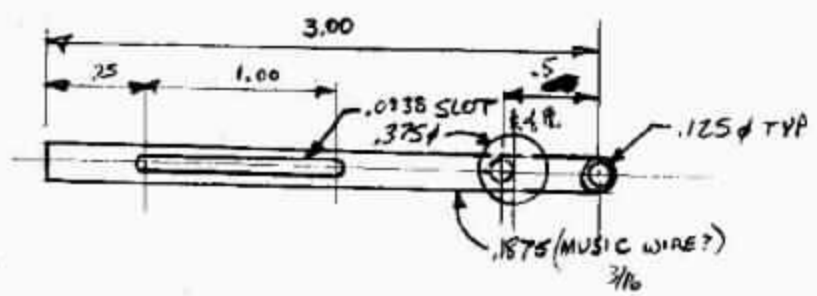

AXEL
 .3125 - 5/16 MUSIC WIRE
 2 REQ

FRONT STRUT
 2 REQ

SIMPLE
 DWG

REAR STRUT
 2 REQ

Scale 1:1

Scale 1:1

RIGHT SIDE
SIDE VIEW

Scale 1:1

2 REQ
R

1 REQ

Scale 1:1