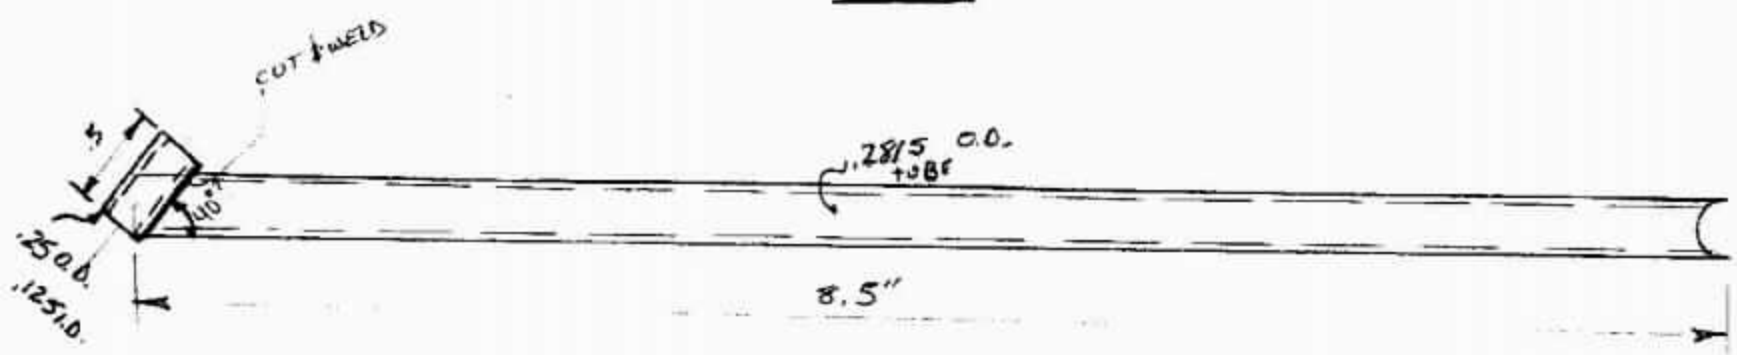

AXEL
 .3125 - 5/16 MUSIC WIRE
 2 REQ

FRONT STRUT
 2 REQ

SIMPLE
 DWG

REAR STRUT
 2 REQ

Scale 1:1

Scale 1:1

RIGHT SIDE
SIDE VIEW

Scale 1:1

2 REQ
R

1 REQ

Scale 1:1