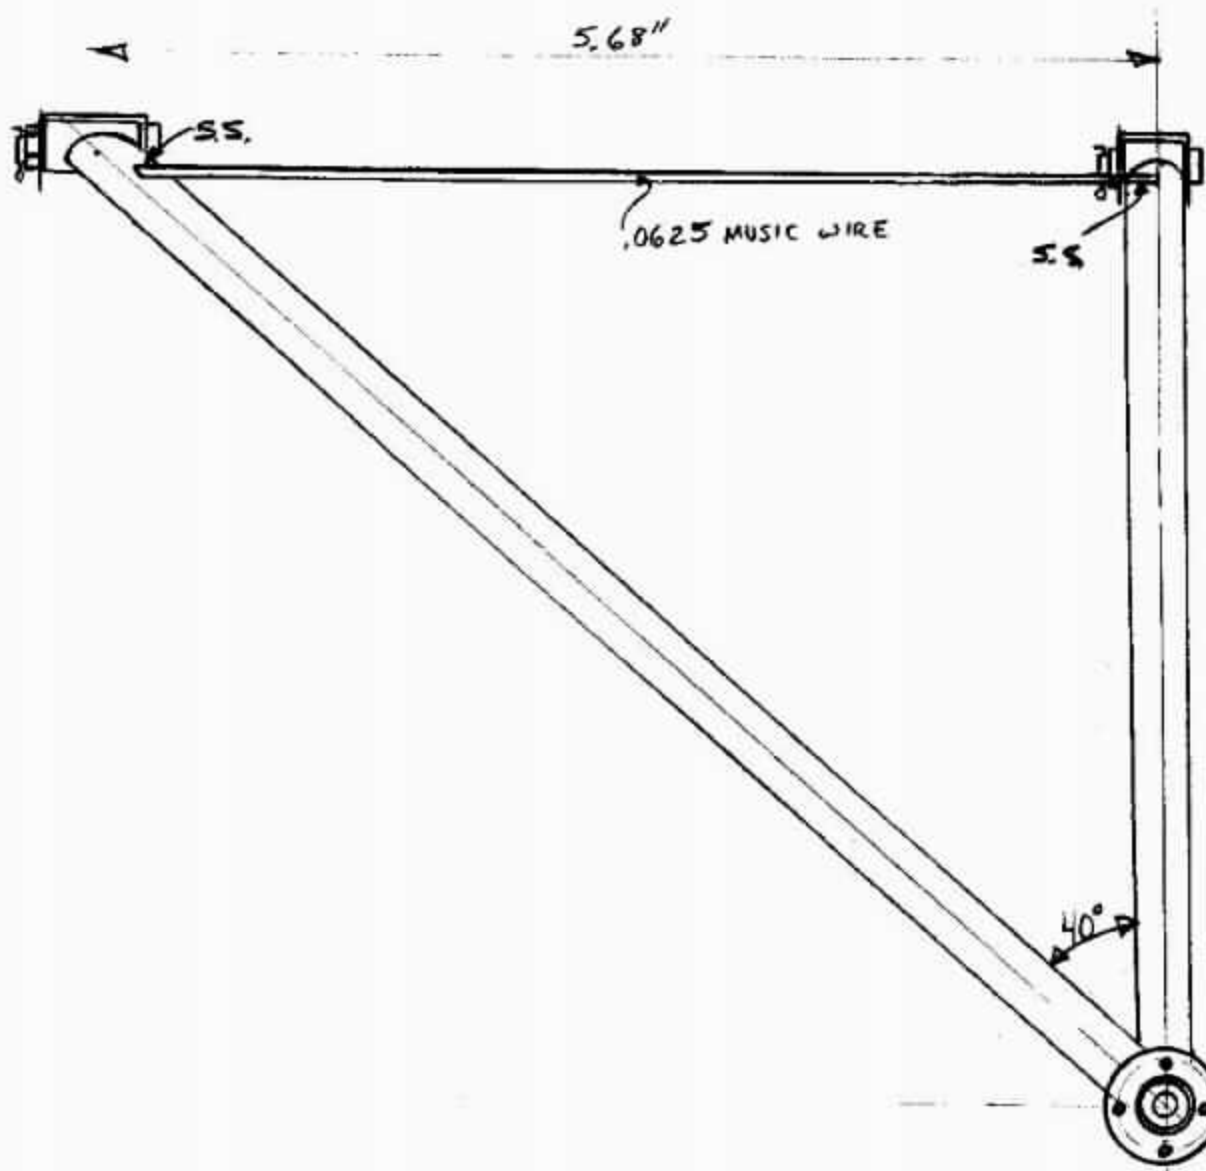

AXEL
 .3125 - 5/16 MUSIC WIRE
 2 REQ

FRONT STRUT
 2 REQ

REAR STRUT
 2 REQ

Scale 1:1

2 REQ

Scale 1:1

RIGHT SIDE
SIDE VIEW

Scale 1:1

2 REQ
R

1 REQ

Scale 1:1