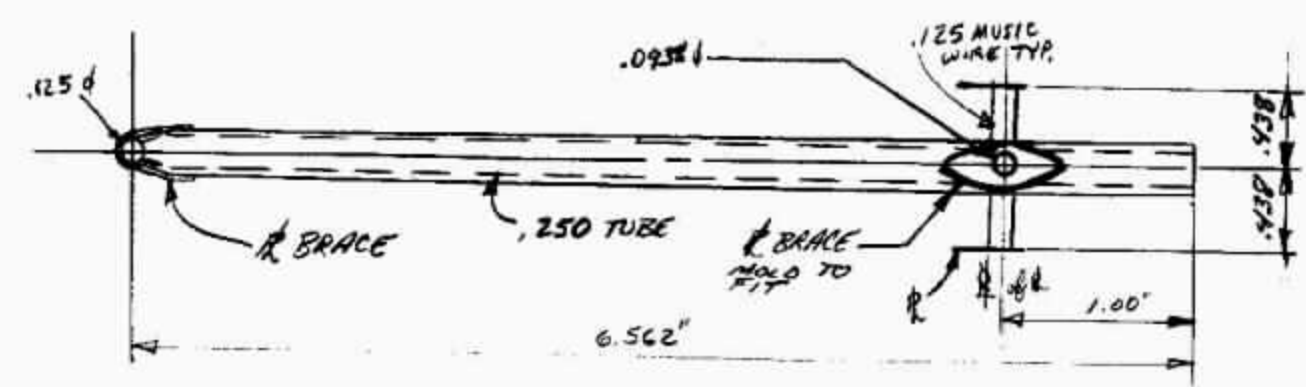

AXEL
 .3125 - 5/16 MUSIC WIRE
 2 REQ

FRONT STRUT
 2 REQ

REAR STRUT
 2 REQ

Scale 1:1

2 REQ

Scale 1:1

RIGHT SIDE
SIDE VIEW

Scale 1:1

2 REQ
R

1 REQ

Scale 1:1