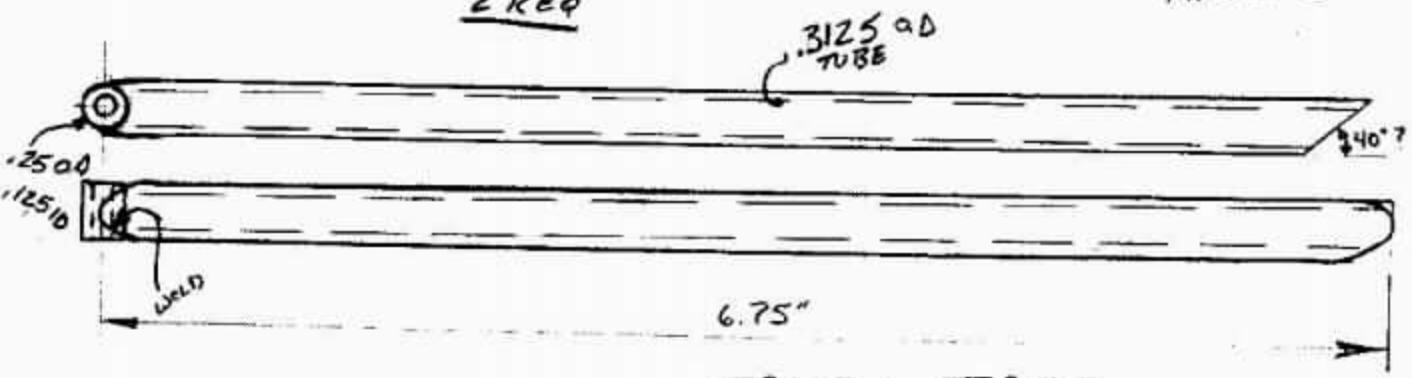

AXEL
 .3125 - 5/16 MUSIC WIRE
 2 REQ

FRONT STRUT
 2 REQ

REAR STRUT
 2 REQ

Scale 1:1

2 REQ

Scale 1:1

RIGHT SIDE
SIDE VIEW

Scale 1:1

2 REQ
R

1 REQ

Scale 1:1