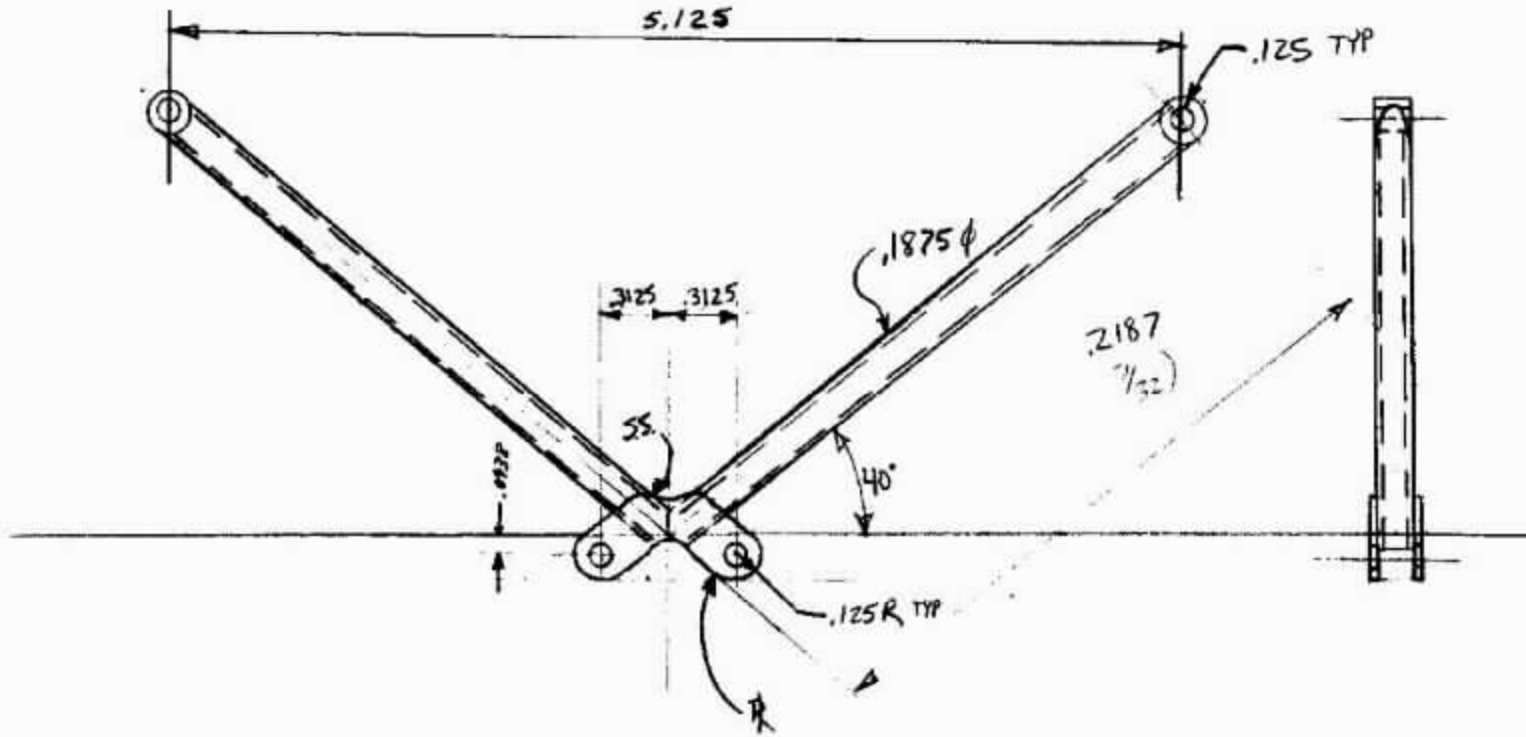

AXEL
 .3125 - 5/16 MUSIC WIRE
 2 REQ

FRONT STRUT
 2 REQ

REAR STRUT
 2 REQ

Scale 1:1

2 REQ

Scale 1:1

RIGHT SIDE
SIDE VIEW

Scale 1:1

2 REQ
R

1 REQ

Scale 1:1