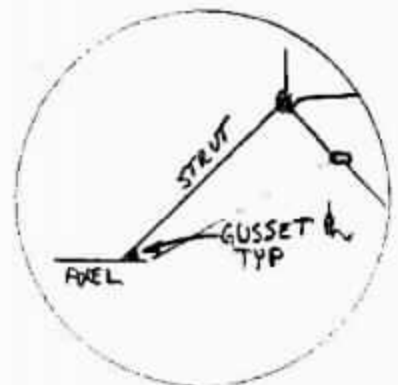

AXEL
 .3125 - 5/16 MUSIC WIRE
 2 REQ

FRONT STRUT
 2 REQ

REAR STRUT
 2 REQ

Scale 1:1

2 REQ

Scale 1:1

RIGHT SIDE
SIDE VIEW

Scale 1:1

2 REQ
R

1 REQ

Scale 1:1