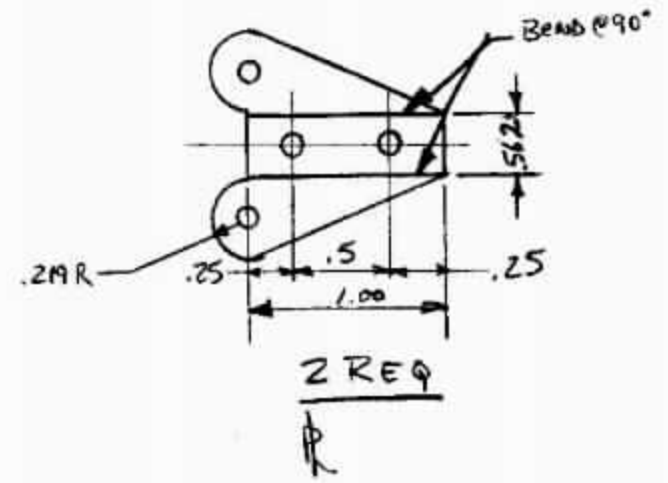

AXEL
 .3125 - 5/16 MUSIC WIRE
 2 REQ

FRONT STRUT
 2 REQ

REAR STRUT
 2 REQ

Scale 1:1

2 REQ

Scale 1:1

RIGHT SIDE
SIDE VIEW

Scale 1:1

2 REQ
R

1 REQ

Scale 1:1