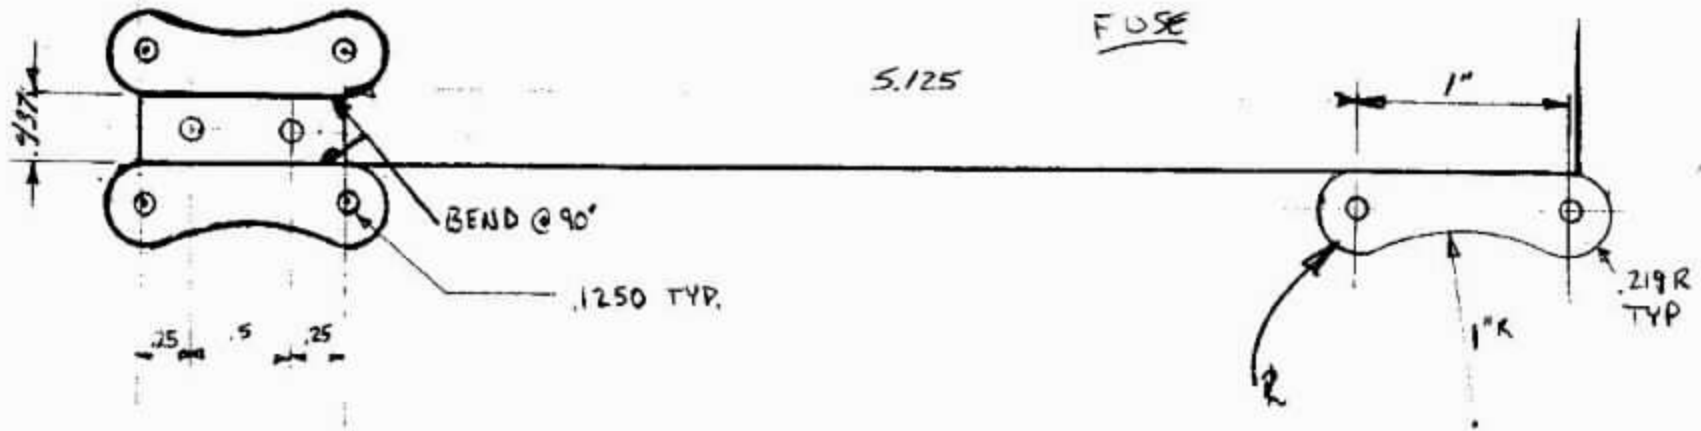

AXEL
 .3125 - 5/16 MUSIC WIRE
 2 REQ

FRONT STRUT
 2 REQ

REAR STRUT
 2 REQ

Scale 1:1

2 REQ

Scale 1:1

RIGHT SIDE
SIDE VIEW

Scale 1:1

2 REQ
R

1 REQ

Scale 1:1