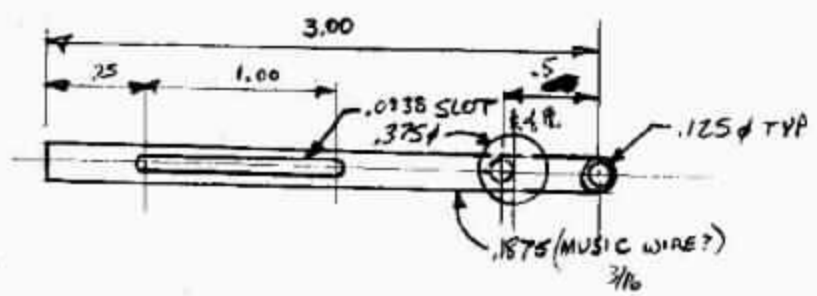

AXEL
 .3125 - 5/16 MUSIC WIRE
 2 REQ

FRONT STRUT
 2 REQ

REAR STRUT
 2 REQ

Scale 1:1

2 REQ

Scale 1:1

RIGHT SIDE
SIDE VIEW

Scale 1:1

2 REQ
R

1 REQ

Scale 1:1