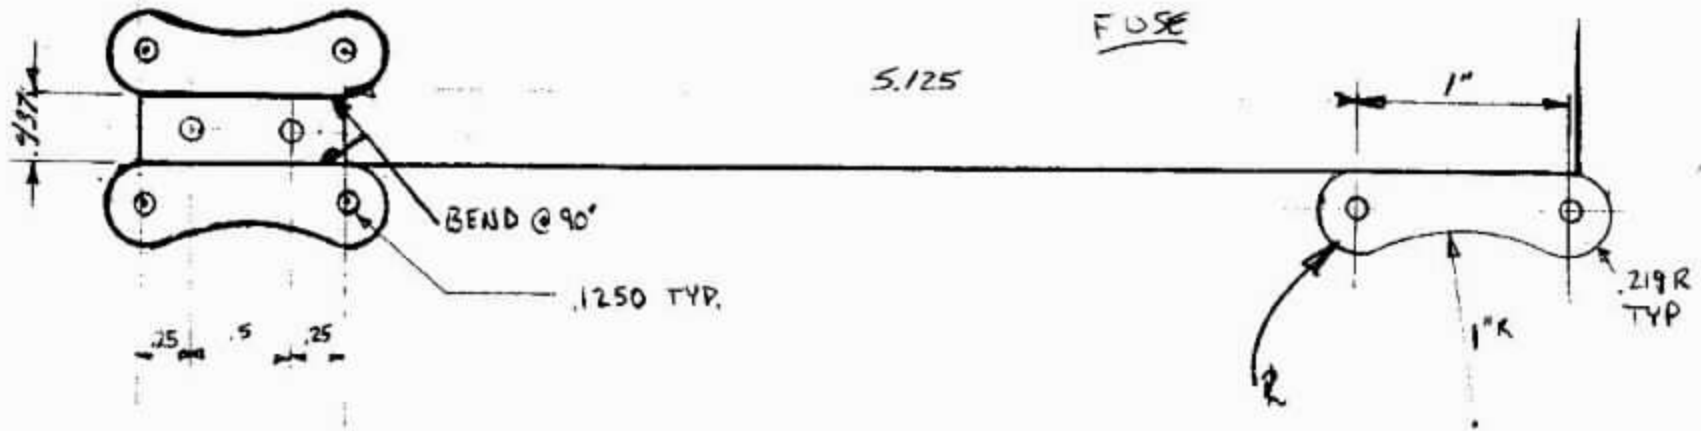

AXEL
 .3125 - 5/16 MUSIC WIRE
 2 REQ

FRONT STRUT
 2 REQ

SIMPLE
 DWG

REAR STRUT
 2 REQ

Scale 1:1

Scale 1:1

RIGHT SIDE
SIDE VIEW

Scale 1:1

2 REQ
R

1 REQ

Scale 1:1