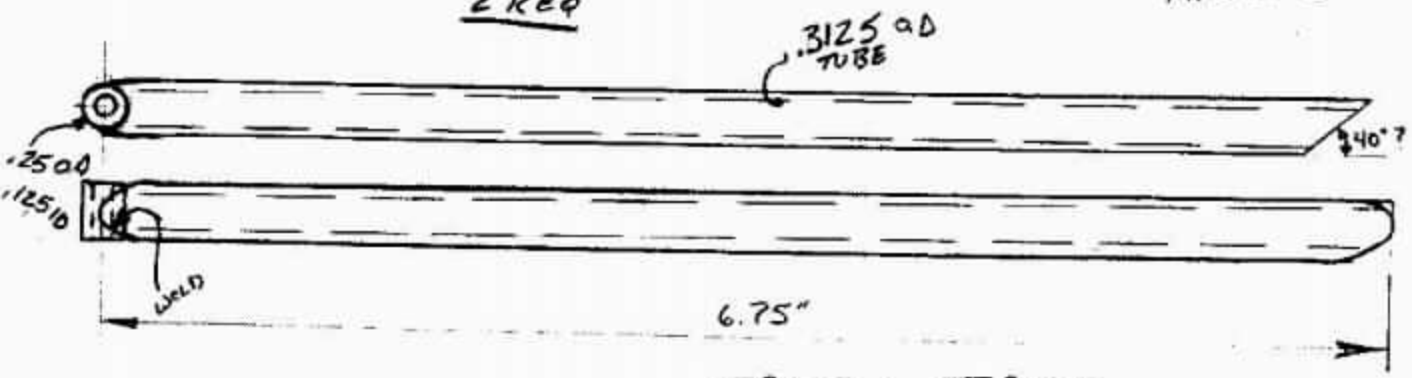

AXEL
 .3125 - 5/16 MUSIC WIRE
 2 REQ

FRONT STRUT
 2 REQ

SIMPLE
 DWG

REAR STRUT
 2 REQ

Scale 1:1

Scale 1:1

RIGHT SIDE
SIDE VIEW

Scale 1:1

2 REQ
R

1 REQ

Scale 1:1