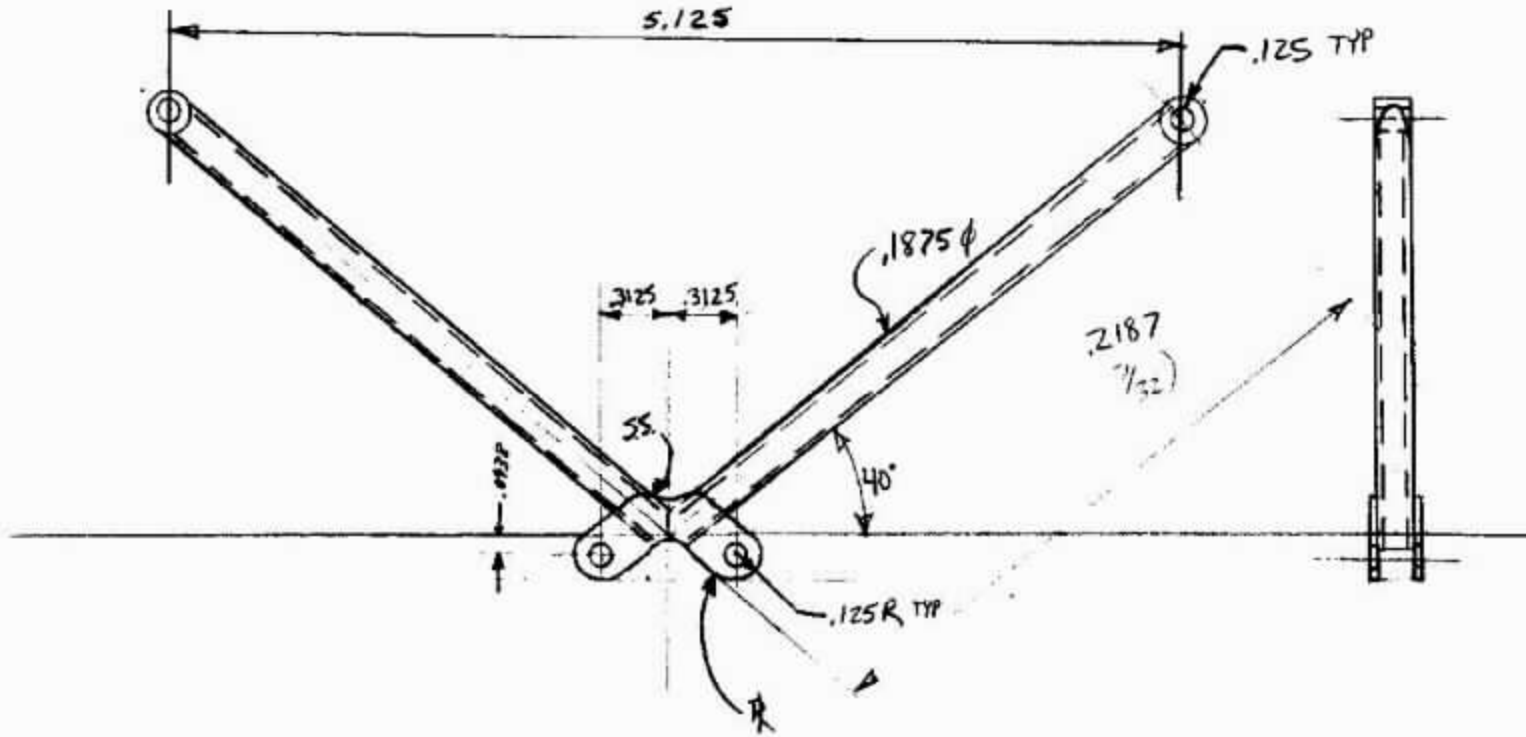

AXEL
 .3125 - 5/16 MUSIC WIRE
 2 REQ

FRONT STRUT
 2 REQ

SIMPLE
 DWG

REAR STRUT
 2 REQ

Scale 1:1

Scale 1:1

RIGHT SIDE
SIDE VIEW

Scale 1:1

2 REQ
R

1 REQ

Scale 1:1