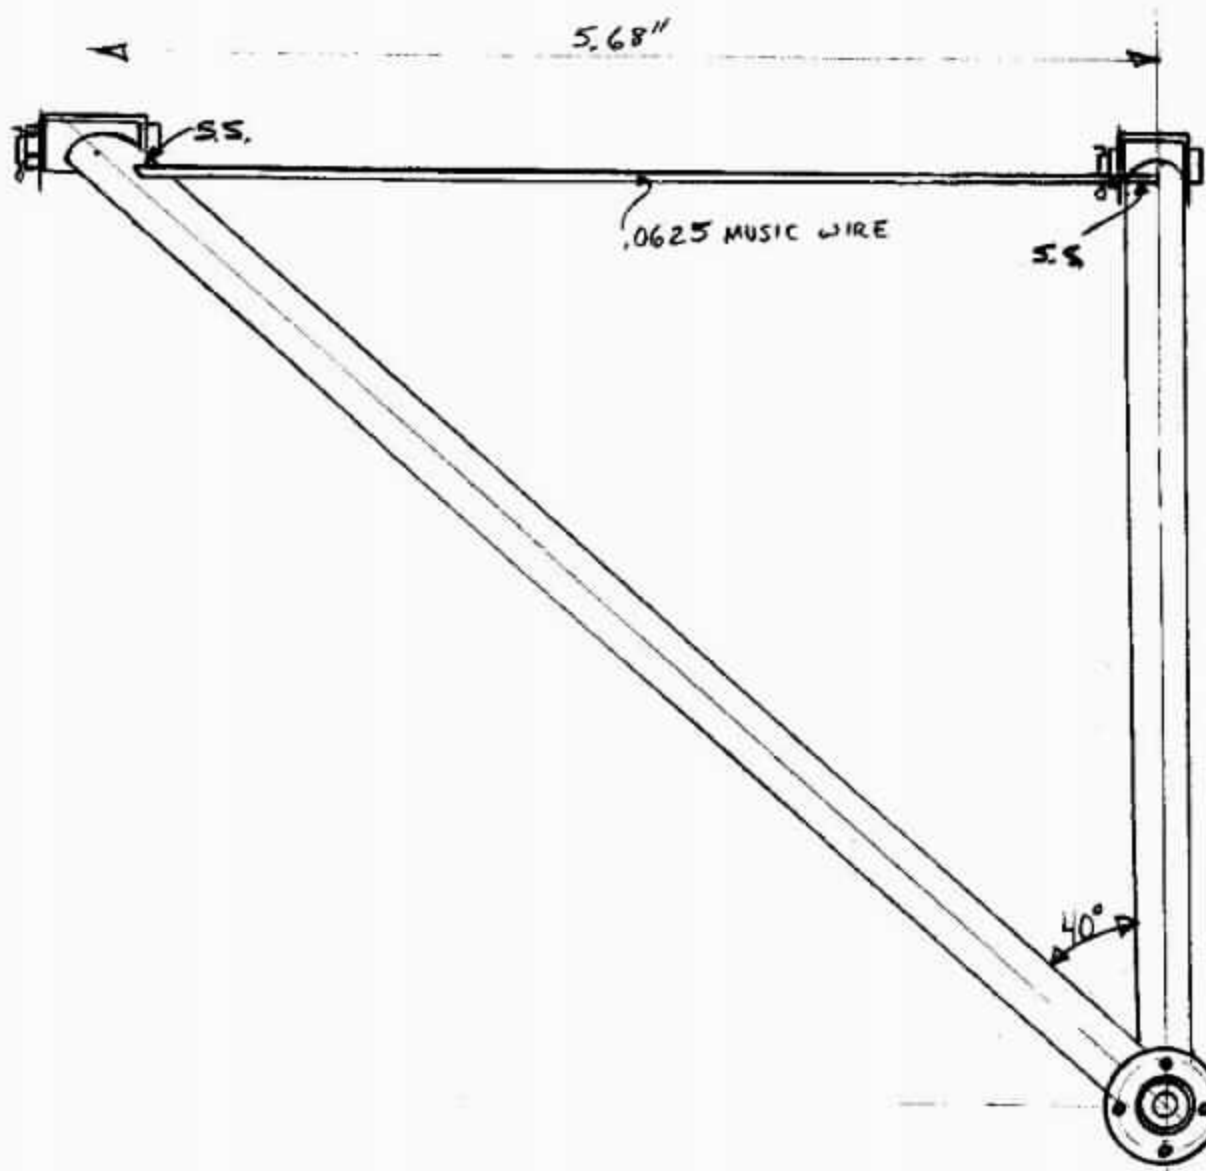

AXEL
 .3125 - 5/16 MUSIC WIRE
 2 REQ

FRONT STRUT
 2 REQ

SIMPLE
 DWG

REAR STRUT
 2 REQ

Scale 1:1

Scale 1:1

RIGHT SIDE
SIDE VIEW

Scale 1:1

2 REQ
R

1 REQ

Scale 1:1